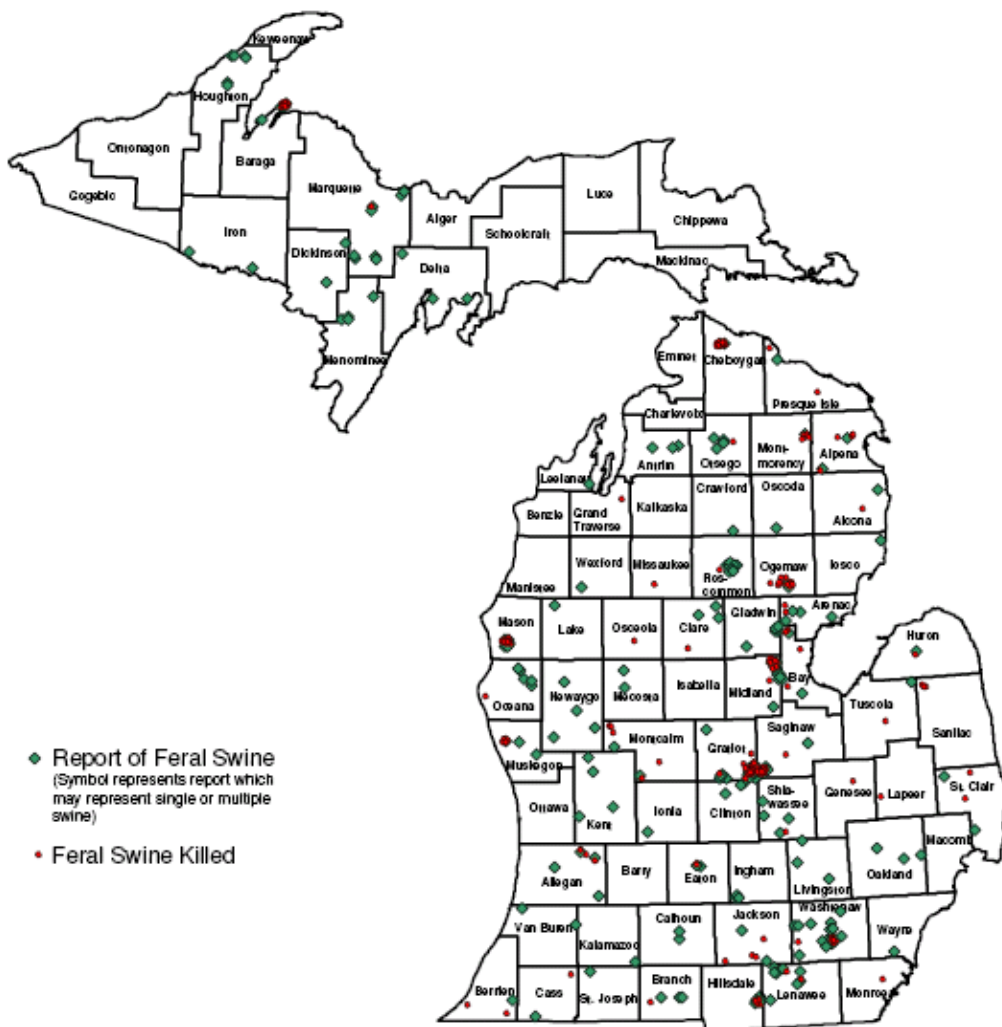

61 pigs have been reported killed in 2008-9 thus far.

8 of 64 feral swine tested positive for PRV. All 8 within 5 miles of PRV Surv. Zone #1. All other disease tests negative.

Feral Swine Reported or Killed in Michigan -2001-2009- *as of 08/20/09