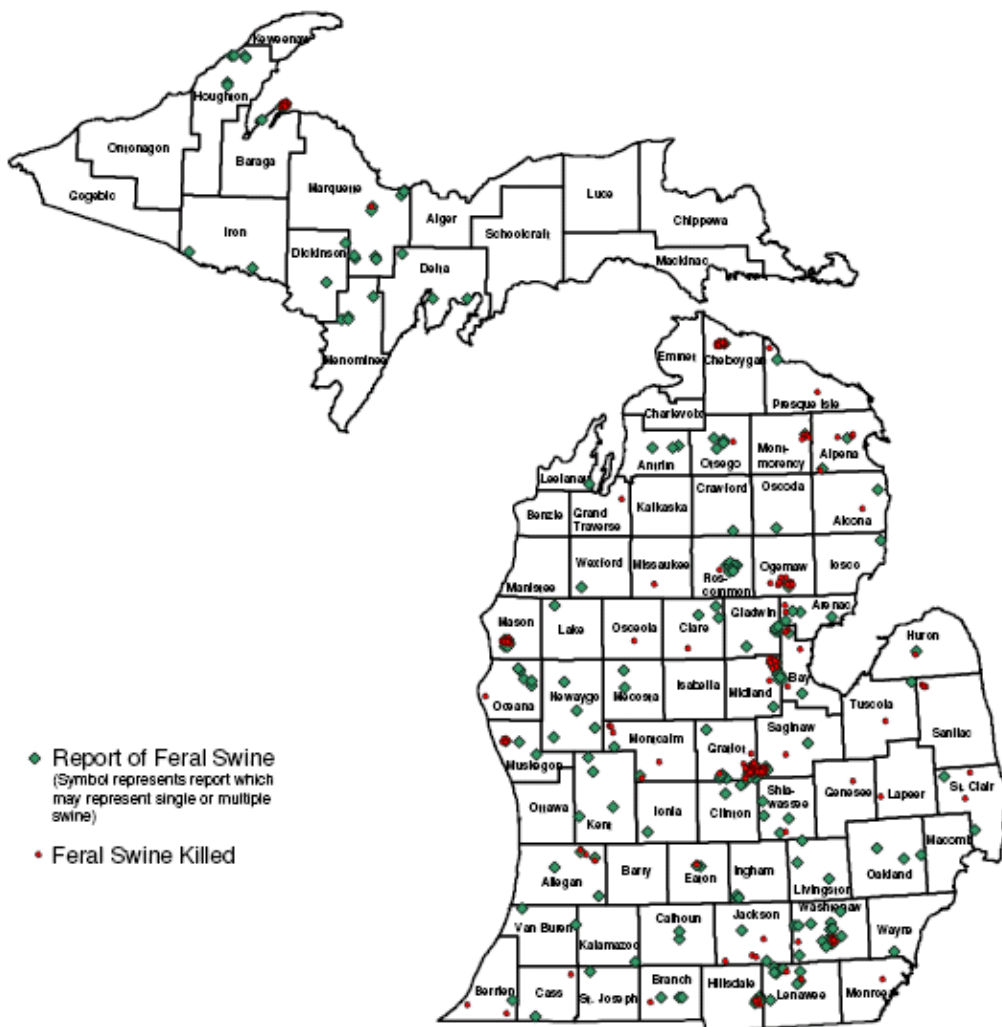

Allegan, Alcona, Alpena, Antrim, Arenac, Baraga, Bay, Branch, Berrien, Calhoun, Cass, Cheboygan, Clare, Clinton, Crawford, Delta, Dickinson, Eaton, Emmet, Genesee, Gladwin, Grand Traverse, Gratiot, Hillsdale, Isabella, Ionia, Iosco, Houghton, Ingham, Jackson, Kalamazoo, Kent, Lake, Lapeer, Lenawee, Livingston, Marquette, Mason, Mecosta, Menominee, Midland, Monroe, Montcalm, Montmorency, Muskegon, Newaygo, Oakland, Oceana, Ogemaw, Osceola, Oscoda, Otsego, Ottawa, Presque Isle, Roscommon, Saginaw, Sanilac, Shiawassee, St. Clair, St. Joseph, Tuscola, Van Buren, Washtenaw, Wayne, and Wexford.

61 pigs have been reported killed in 2008-9 thus far.

8 of 64 feral swine tested positive for PRV. All 8 within 5 miles of PRV Surv. Zone #1. All other disease tests negative.

Feral Swine Reported or Killed in Michigan -2001-2009- *as of 08/20/09